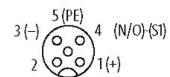

M12-Females 5-pole