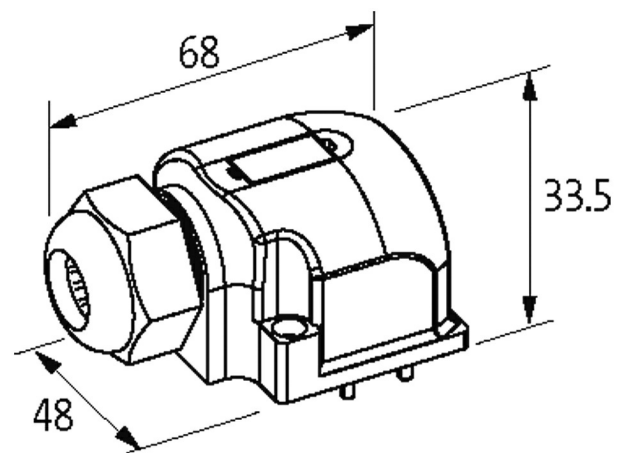

### **CAP BIG WITH PLUG. SPRING TERM. 21-POLE**

For use with 4-,6-,8-way d-box M12 5-pole

Cap for 4-, 6-, and 8-way distribution box, 5-pole

Spring clamp plug-in terminals

Plastic housings with good resistance against chemicals and oils.

#### [Link to Product](#)

Illustration

M12-Females 5-pole

for 2 signals per port

Product may differ from Image

**General data**

Temperature range -20...+80 °C, depending on cable quality

**Technical Data**

Total current max. 2x 8 A

Connection Spring clamp plug-in terminals: max. 1.5 mm<sup>2</sup> (AWG 16)

Housing Plastic, flame retardant

**Commercial data**

country of origin CZ

customs tariff number	85369010
EAN	4048879300032
eClass	27143423
Packaging unit	1