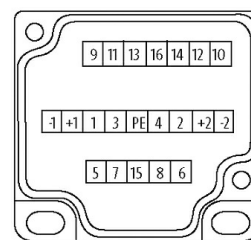

### **CAP BIG WITH PLUG. SPRING TERM. 21-POLE**

For use with 4-,6-,8-way d-box M12 5-pole

Cap for 4-, 6-, and 8-way distribution box, 5-pole

Spring clamp plug-in terminals

Plastic housings with good resistance against chemicals and oils.

#### [Link to Product](#)

Illustration

M12-Females 5-pole

for 2 signals per port

Product may differ from Image

**General data**

Temperature range -20...+80 °C, depending on cable quality

**Technical Data**

Total current max. 2x 8 A

Connection Spring clamp plug-in terminals: max. 1.5 mm<sup>2</sup> (AWG 16)

Housing Plastic, flame retardant

**Commercial data**

country of origin CZ

customs tariff number	85369010
EAN	4048879300032
eClass	27143423
Packaging unit	1